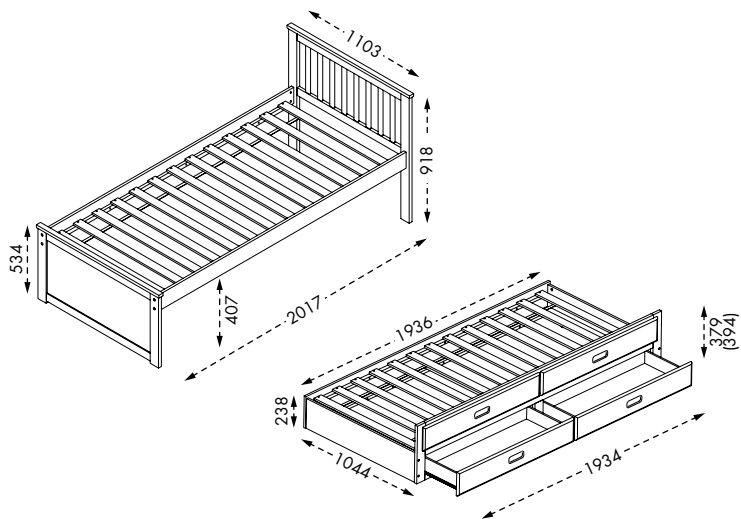

MOSES

CAPTAIN BED

Color: DARK GRAY / ESPRESSO / WHITE

- Fully Slatted (13 pcs) - Captain Bed
- Fully Slatted (13 pcs) - Pull Out Bed

Captain Bed Size:

L2017 x W1103 x H918 mm

44" x 80" x 36"H

Packing : 1 pc/4 ctns - 0.2104 m³

- Pull out bed supports 6" mattress
- Solid wood post