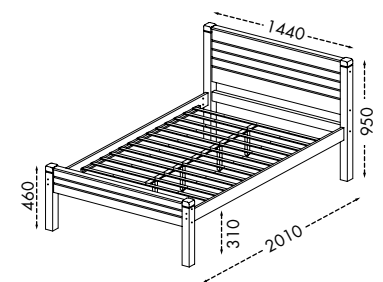

ALBANY TWIN BED

Color: ESPRESSO / WHITE
- Fully Slatted (13 pcs)

Twin Bed Size:
L2010 x W1060 x H950 mm
42" x 79" x 38"H
Packing : 1 pc/4 ctns - 0.0685 m³

- Solid wood post
**Optional : Underbed Drawer Storage
(CB330) and Trundle (CB315)

ALBANY FULL BED

Color: ESPRESSO / WHITE
- Fully Slatted (13 pcs)

Full Bed Size:
L2010 x W1440 x H950 mm
57" x 79" x 38"H
Packing : 1 pc/4 ctns - 0.0996 m³

- Solid wood post
**Optional : Underbed Drawer Storage
(CB330) and Trundle (CB315)