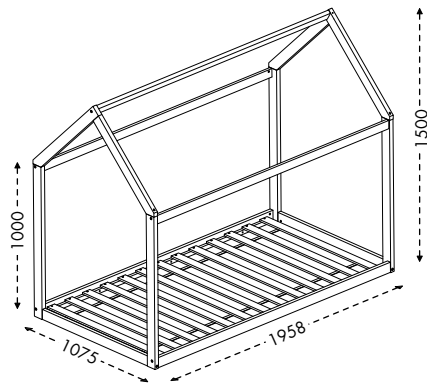

Color: DARK GRAY