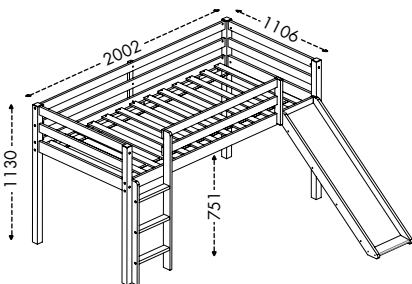

Color: WHITE