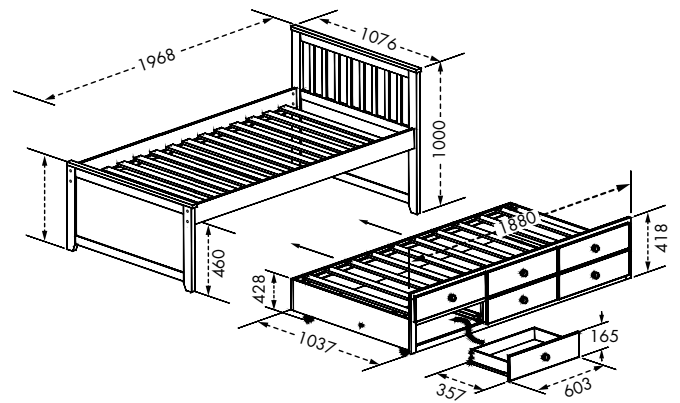

Captain Bed Size:

L1968 x W1076 x H1000 mm

42" x 78" x 39"H

Packing : 1 pc/3 ctns - 0.2488 m³

- Pull out bed supports 8" mattress
- Agatis Veneer
- Solid wood post

Color: ESPRESSO

MOSES

CAPTAIN BED