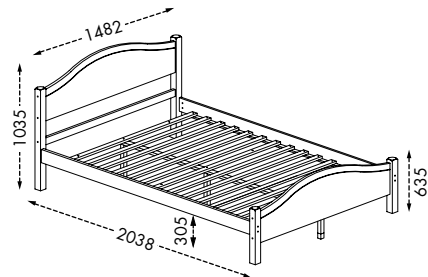

Color: ESPRESSO