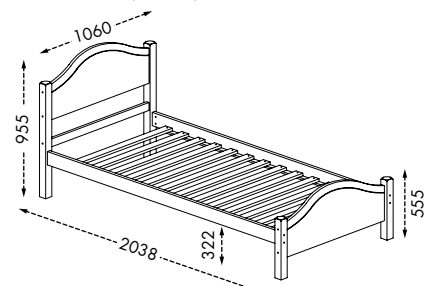

OAKLAND

TWIN BED

Color: ESPRESSO
- Fully Slatted (13 pcs)

Twin Bed Size:
L2038 x W1060 x H955 mm
42" x 80" x 38"H

Packing : 1 pc/2 ctns - 0.0723 m³

- Solid wood post

**Optional : Underbed Drawer Storage (CB330)
and Trundle (CB315)