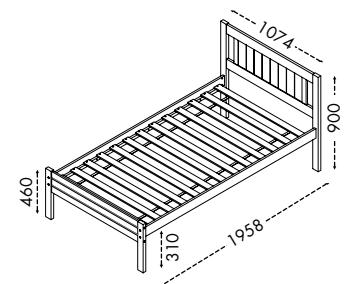

LYRA

FULL BED

Color: DARK GRAY /
ESPRESSO / WHITE
- Fully Slatted (13 pcs)

Full Bed Size:
L1958 x W1454 x H900 mm
57" x 77" x 36"H
Packing : 1 pc/4 ctns - 0.1248 m³

- Solid wood post
**Optional : Underbed Drawer
Storage (CB330) and Trundle
(CB315)

LYRA

TWIN BED

Color: DARK GRAY /
ESPRESSO / WHITE
- Fully Slatted (13 pcs)

Twin Bed Size:
L1958 x W1074 x H900 mm
42" x 77" x 36"H
Packing : 1 pc/4 ctns - 0.0838 m³

- Solid wood post
**Optional : Underbed Drawer Storage
(CB330) and Trundle (CB315)