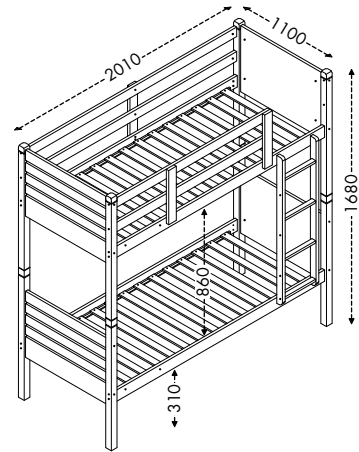

Color: WHITE