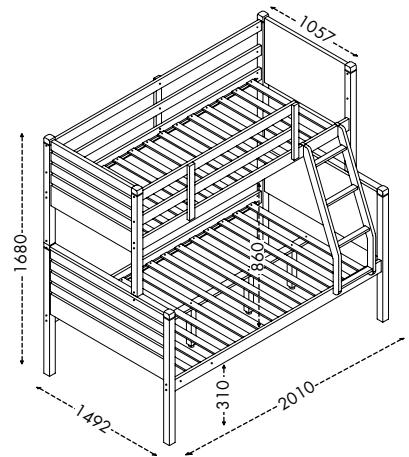

Color: WHITE

ALBANY

TWIN FULL BUNK BED

Color: WHITE

- Fully Slatted (13 pcs)

Bunk Bed Size:

L2010 x W1492 x H1680 mm

59" x 79" x 66"H

Packing : 1 pc/5 ctns - 0.3568 m³

- Easily separates into two individual beds when needed
- Ladders are interchangeable between the right and left side of the bunk bed to fit your room perfectly
- Solid wood post

**Optional : Underbed Drawer Storage (CB330) and Trundle (CB315)

** Note : Understorage is for decorative purpose only