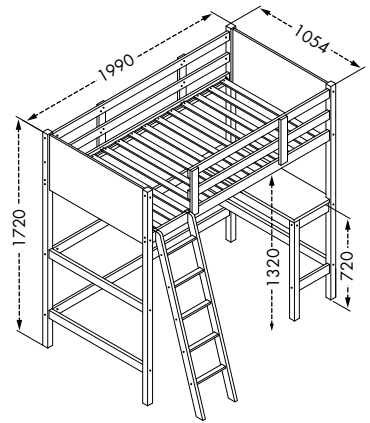

42"/57" (Ladder) x 78" x 68"H

Packing : 1 pc/3 ctms - 0.1368 m³

- Elevated bed with workstation underneath features desk
- Ladders are interchangeable between the right and left side of the bunk bed to fit your room perfectly
- Solid wood post