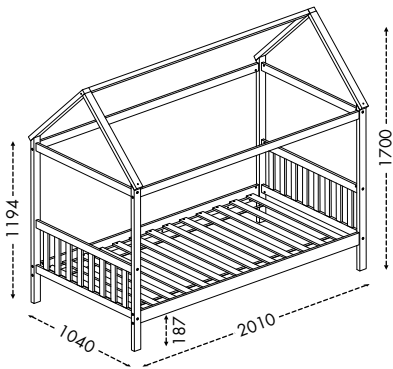

HOUSE BED

Color: ESPRESSO / WHITE

- Fully Slatted (13 pcs)

House Bed Size:

L2010 x W1078 x H1700 mm

43" x 79" x 67"H

Packing : 1 pc/2 ctns - 0.1057 m³

- Unique house-shaped design adds touch of charm and wonder to any nursery or children's room
- Contemporary style
- Solid wood post