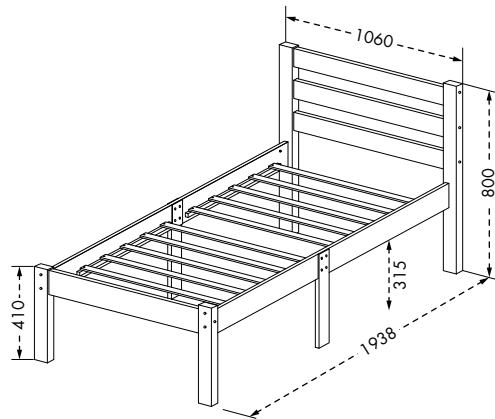

LEO

TWIN BED

Color: ESPRESSO
- Fully Slatted (10 pcs)

Twin Bed Size:
L1940 x W1060 x H800 mm
42" x 76" x 32"H
Packing : 1 pc/ctn - 0.0420 m³

- Bed in a box
- Solid wood post