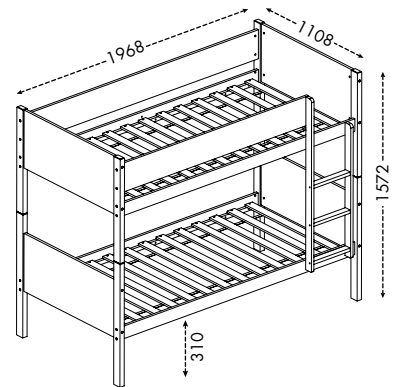

Color: ESPRESSO

DIANA BUNK BED

Color: ESPRESSO
- Fully Slatted (13 pcs)

Bunk Bed Size:
L1968 x W1108 x H1572 mm
44" x 78" x 62"H
Packing : 1 pc/4 ctns - 0.1466 m³

- Easily separates into two individual beds when needed
- Knotty Oak Panel for headboard and footboard
- Solid wood post
- **Optional : Underbed Drawer Storage (CB330) and Trundle (CB315)