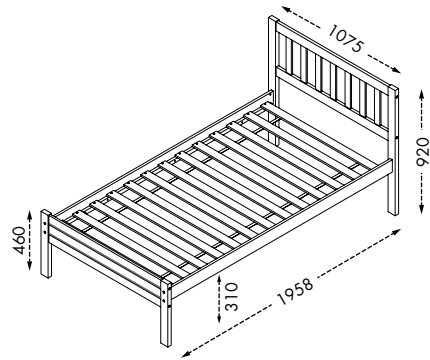

Color: WHITE