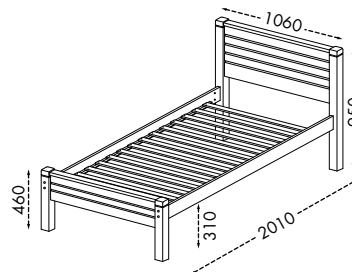

ALBANY FULL BED

Color: ESPRESSO / WHITE
- Fully Slatted (13 pcs)

Full Bed Size:
L2010 x W1440 x H950 mm
57" x 79" x 38"H
Packing : 1 pc/4 ctns - 0.0996 m³

- Solid wood post
**Optional : Underbed Drawer Storage
(CB330) and Trundle (CB315)