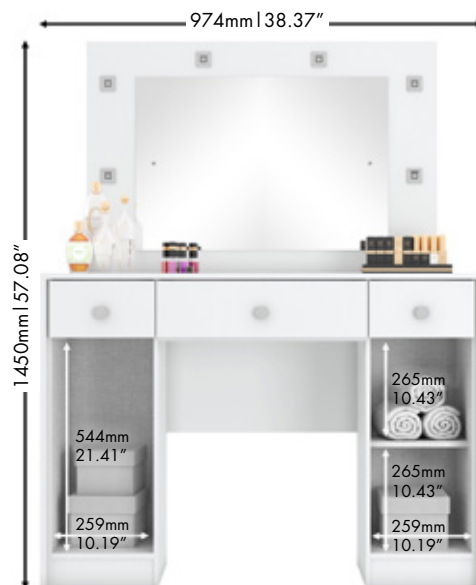

Model: 1.65m Tall