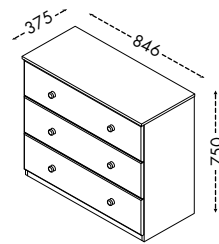

ALAN SLIDE SET

LOFT BED WITH SLIDE, BOOKCASE & CHEST

Color: DARK GRAY / WHITE

- Fully Slatted (13 pcs)

- Extra fun slide is included

- Solid wood post

Loft Bed Size:

L2002 x W1106/2035(Slide) x H1130 mm

44"/80"(Slide) x 79" x 45"H

Packing : 1 pc/2 ctns - 0.1211 m³

Bookcase Size:

L846 x W375 x H750 mm

33" x 15" x 30"H

Packing: 1 pc/ctn - 0.0439 m³

Chest Size:

L846 x W375 x H750 mm

33" x 15" x 30"H

Packing: 1 pc/ctn - 0.2971 m³