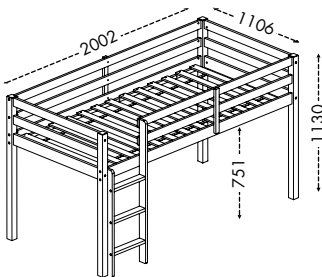

Loft Bed Size:
L2002 x W1106 x H1130 mm
44" x 79" x 45"H
Packing : 1 pc/ctn - 0.0925 m³